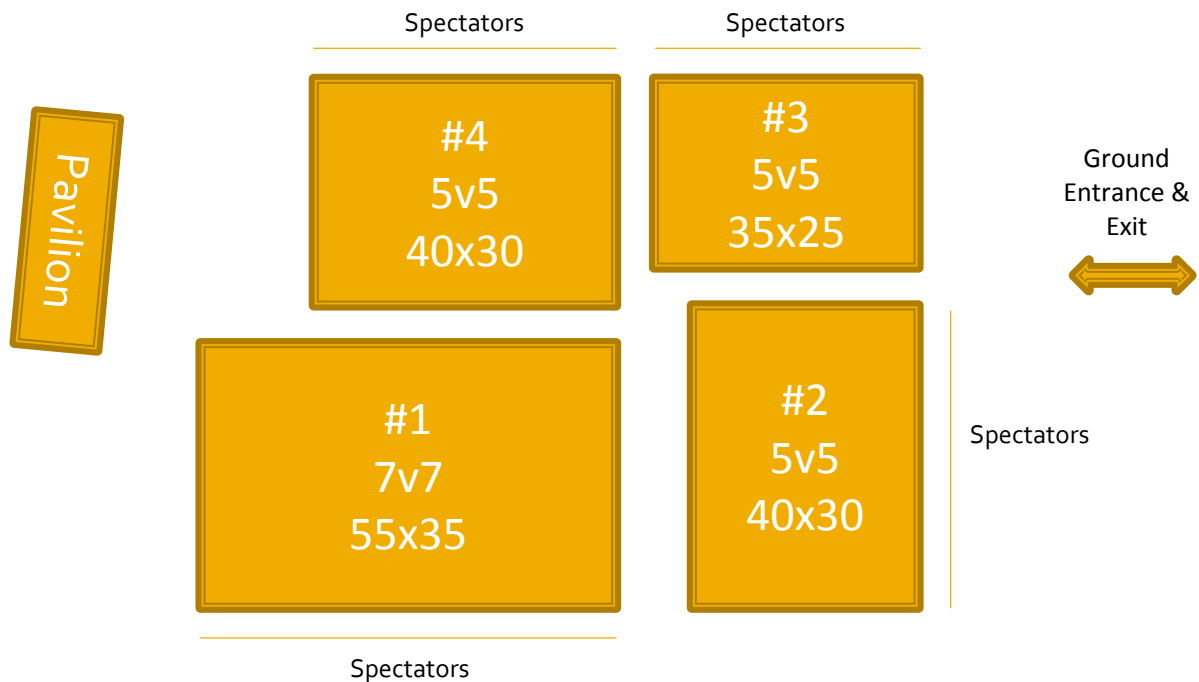

# Bellew Road

## Mini-Soccer Pitches 2015/16

| Pitch | Age   | Format | Pitch Size |
|-------|-------|--------|------------|
| 1     | U9    | 7 v 7  | 55x35 yds  |
| 2     | U8    | 5 v 5  | 40x30 yds  |
| 3     | U7    | 5 v 5  | 35x25 yds  |
| 4     | U7/U8 | 5 v 5  | 40x30 yds  |