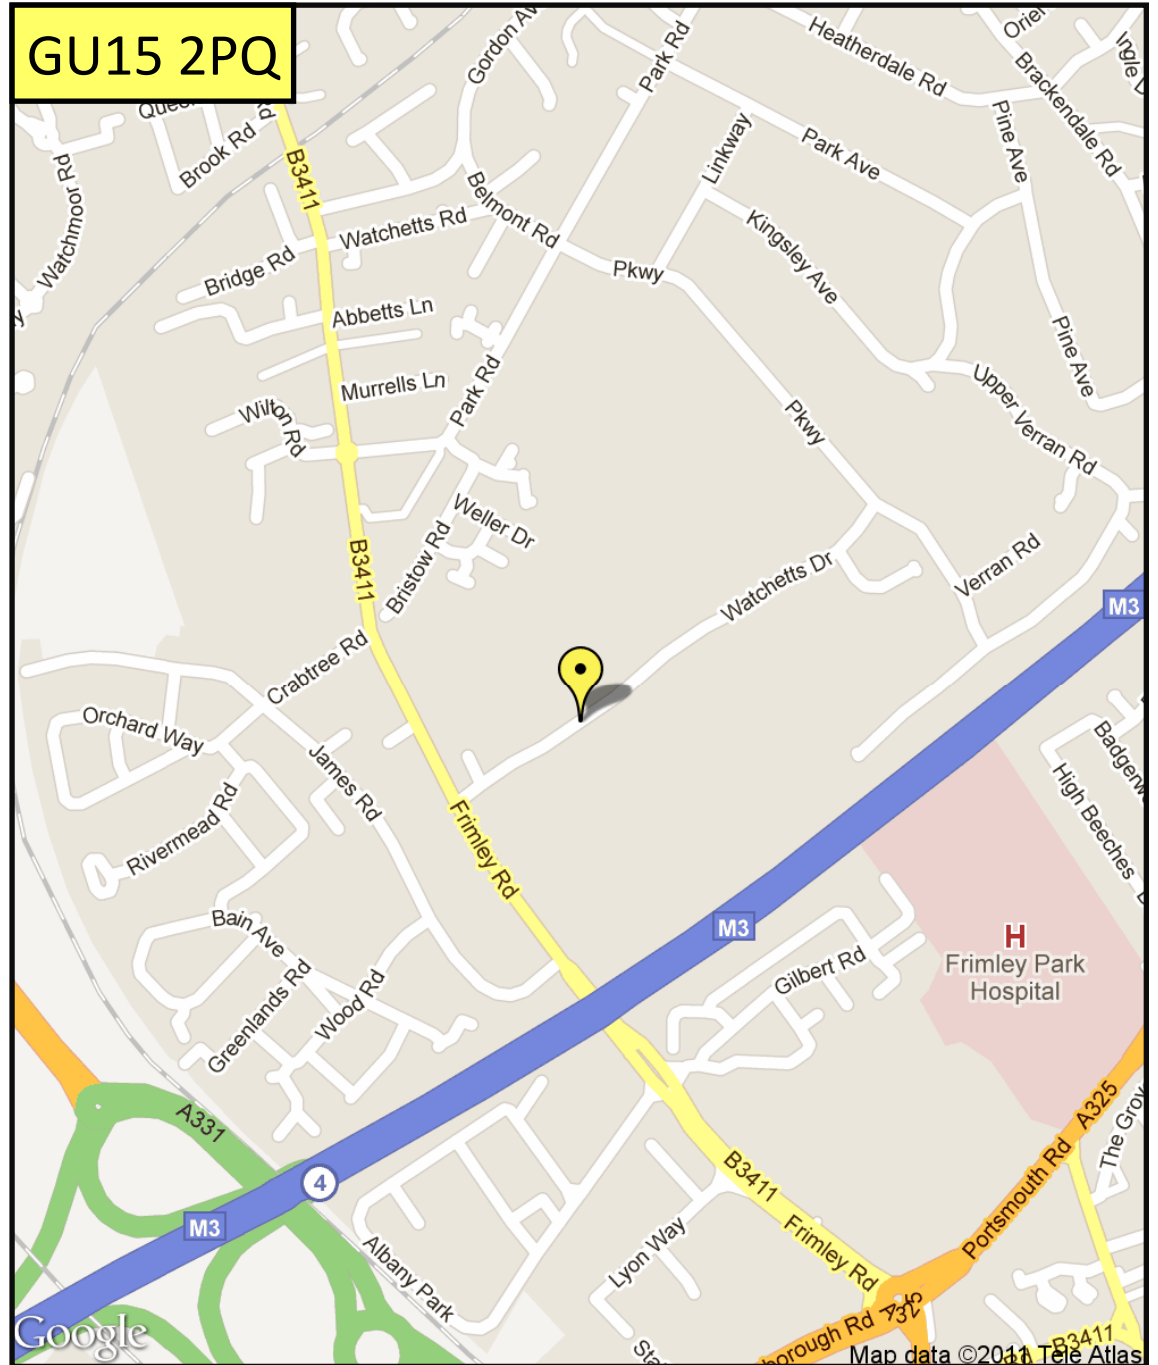

KINGS INTERNATIONAL COLLEGE

From M3: Exit at junction 4 and take the A331 south towards Guildford, Farnham and Aldershot. After 300 yards take the first exit toward Camberley/Frimley/Farnborough/Hawley. At the roundabout take the 1st exit onto the B3411 Frimley Road. Pass under the M3 and turn right into Watchetts Drive. After 250 yards turn right into the grounds. Follow the road to the left and use the car park at the rear of the buildings.

From Guildford/Farnham/Aldershot: Take the A331 north towards the M3. Leave the dual carriageway at the exit signposted for Frimley/Hawley A325. Turn left at the end of the slip road and at the large roundabout take the 3rd exit onto Farnborough Road / A325. At the roundabout take the 1st exit onto the B3411 Frimley Road. Pass under the M3 and turn right into Watchetts Drive. After 250 yards turn right into the grounds. Follow the road to the left and use the car park at the rear of the buildings.

From Camberley/A30: Exit the A30 with the junction of the B3411 Frimley Road. Continue for 11/2 miles, passing over a small roundabout next to an Esso garage at the junction with Park Road. After 500 yards turn left into Watchetts Drive. After 250 yards turn right into the grounds. Follow the road to the left and use the car park at the rear of the buildings.